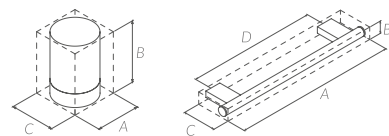

QUICK

REPISA PLANCHA & SECADOR

White | Ref. 185009

61€

TOALLERO BARRA

450 mm - WHITE
Ref. 184859

41€