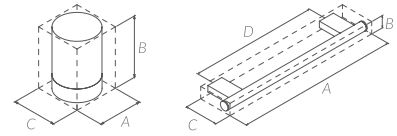

A: 95 mm. B: 36 mm. C: 65 mm. D: 55 mm.

TOALLERO BARRA & REPISA 450 MM.

Black | Ref. 185245

49€

SOPORTE CEPILLERO

Black | Ref. 185283

35€

DISPENSADOR
TOALLITAS /
KLEENEX
Black | Ref. 185412