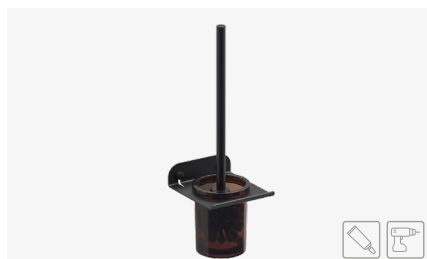

ESCOBILLERO

BLACK	Ref. 185429	62,00 €
WHITE	Ref. 185047	62,00 €
ALUM. STEEL	Ref. 185696	67,00 €

A: 115 mm. B: 363 mm. C: 131 mm. D: 75 mm.